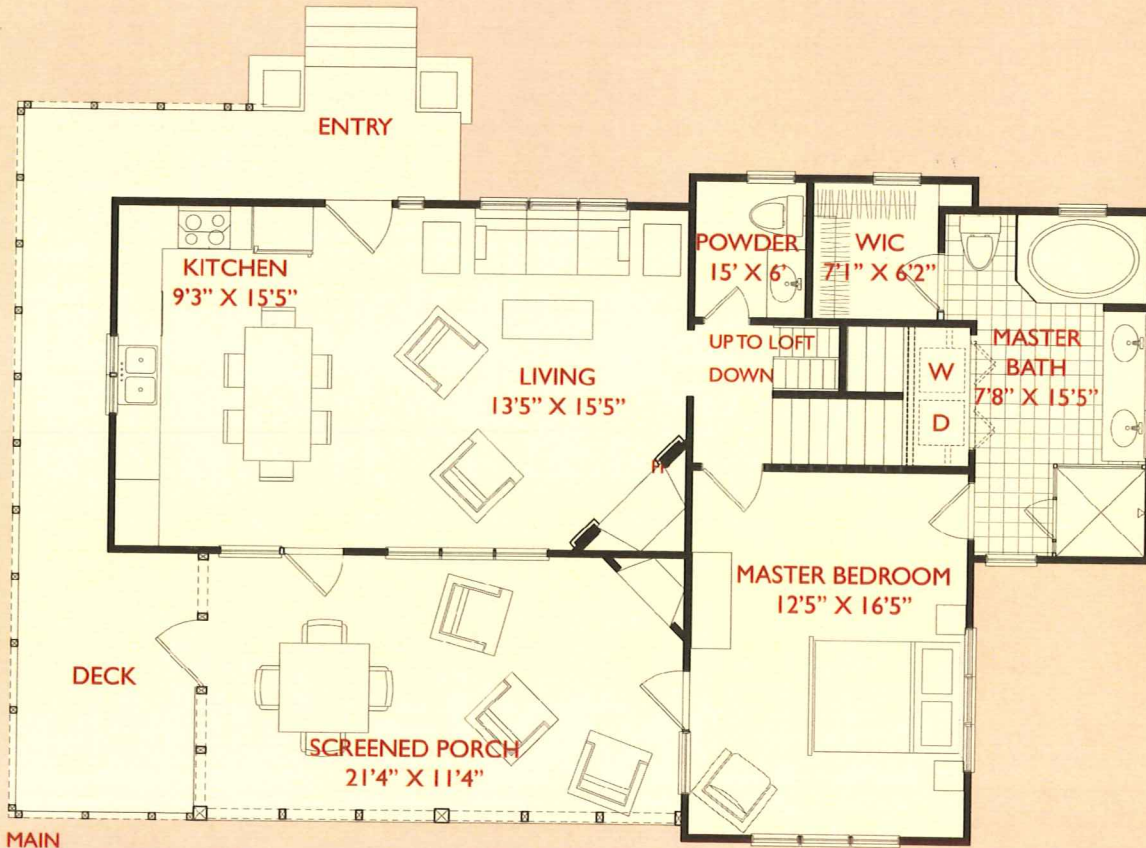

MAGGIE VALLEY CLUB

FLOOR PLAN 1 • 3 BEDROOMS • 3.5 BATHS

BASEMENT

INTERIOR - 1,870 SQ FT
 EXTERIOR - 564 SQ FT
 LOFT/STORAGE - 354 SQ FT
 TOTAL SQ FT - 2,788