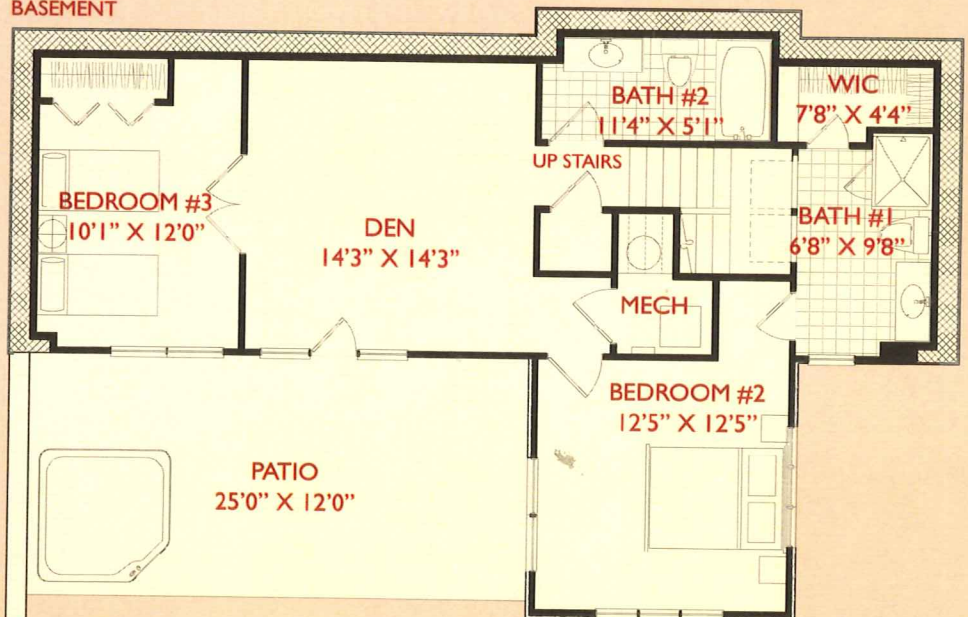

MAGGIE VALLEY CLUB

FLOOR PLAN 1 • 3 BEDROOMS • 3.5 BATHS

BASEMENT

INTERIOR - 1,870 SQ FT
 EXTERIOR - 564 SQ FT
 LOFT/STORAGE - 354 SQ FT
 TOTAL SQ FT - 2,788